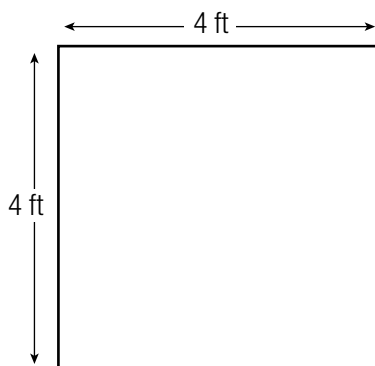

SQUARE POSTER AD.
 Your ad will be displayed year 'round to approximately 400 people per week.
\$300 yearly
 Art should be supplied as HIGH RESOLUTION PDF.

TARGET HEADER AD.
 "Business Card" style ad on header inserts above an individual target. Displayed year 'round.
\$150 yearly
 Art should be supplied as HIGH RESOLUTION PDF.
\$125 OPTION
 All text ad. You supply the text. We will layout the art.