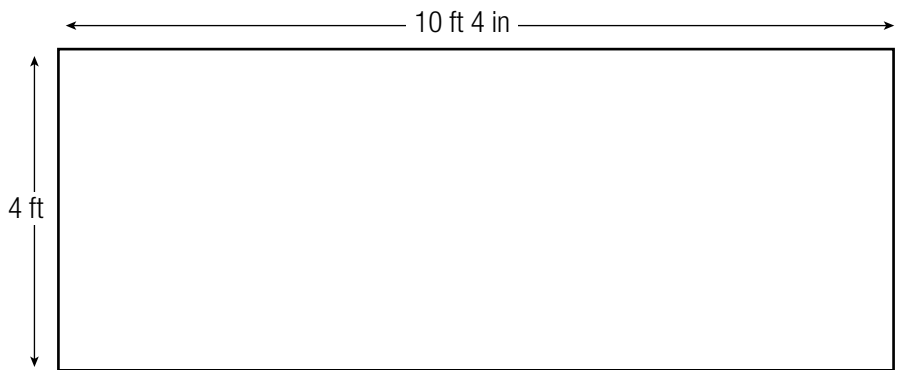

SQUARE POSTER AD.
 Your ad will be displayed year 'round to approximately 400 people per week.
\$300 yearly
 Art should be supplied as HIGH RESOLUTION PDF.

TARGET HEADER AD.
 "Business Card" style ad on header inserts above an individual target. Displayed year 'round.
\$150 yearly
 Art should be supplied as HIGH RESOLUTION PDF.
\$125 OPTION
 All text ad. You supply the text. We will layout the art.