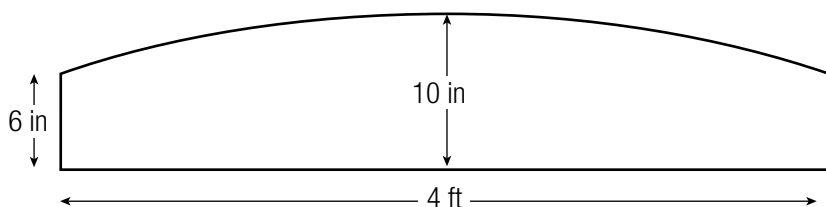

SQUARE POSTER AD.
 Your ad will be displayed year 'round to approximately 400 people per week.
\$300 yearly
 Art should be supplied as HIGH RESOLUTION PDF.

TARGET HEADER AD.
 "Business Card" style ad on header inserts above an individual target. Displayed year 'round.
\$150 yearly
 Art should be supplied as HIGH RESOLUTION PDF.
\$125 OPTION
 All text ad. You supply the text. We will layout the art.